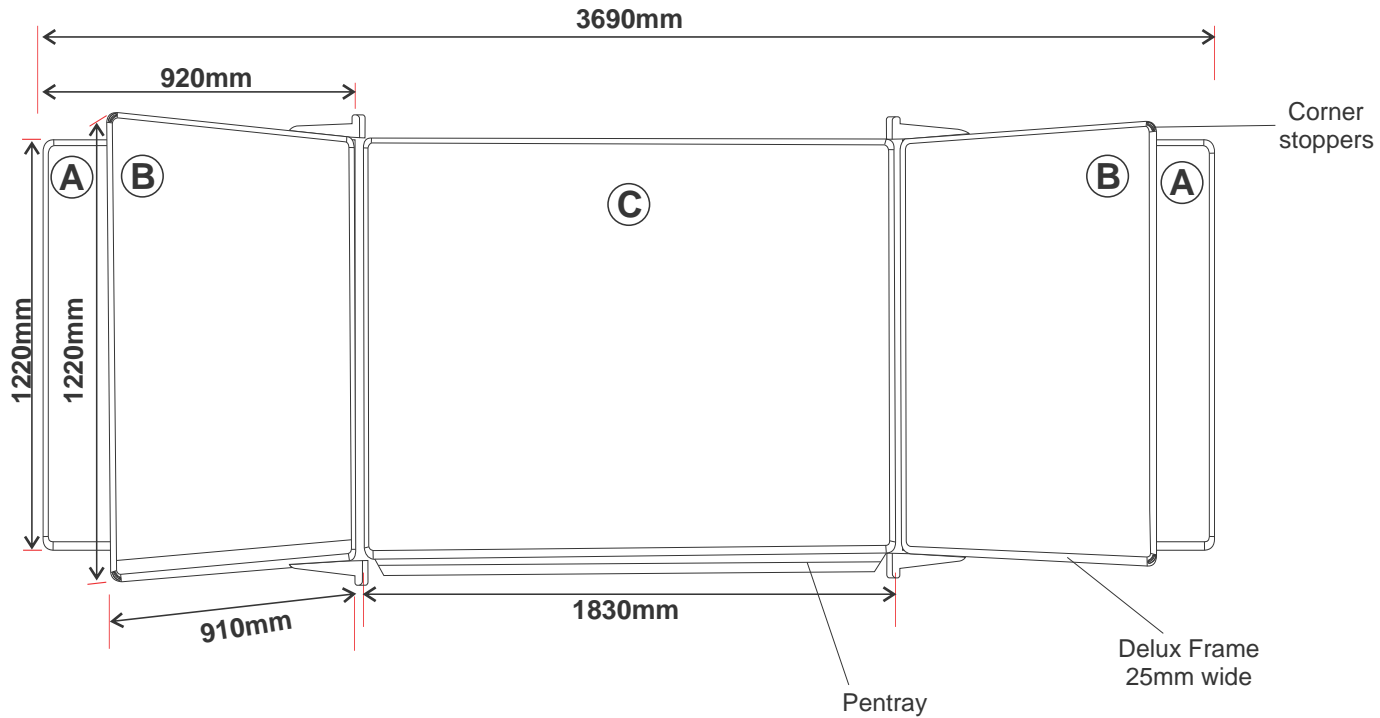

Educational Boards (Compliant with SABS / CKS 36:2004 Edition 4)

CODE DESCRIPTION SIZE EX VAT INCL VAT

Ⓐ Edu Board Side Panel 1220 x 920mm

ED1068	Whiteboard Magnetic		831.60	948.02
ED1168	Whiteboard Magnetic Lines 50mm		1 231.20	1 403.57
ED1268	Whiteboard Magnetic Squares 50 x 50mm		1 231.20	1 403.57
ED2068	Chalk Board Magnetic		831.60	948.02
ED3068	Chalk Board Non-Magnetic		702.00	800.28
ED3168	Chalk Board Non-Magnetic, Lines 50mm		999.00	1 138.86
ED3268	Chalk Board Non-Magnetic, Squares 50 x 50mm		999.00	1 138.86
GB3068	Whiteboard Magnetic Map Africa		1 285.20	1 465.13

Ⓑ Edu Board Swing Leaf 1220 x 910mm (Double Sided)

ED4068	Whiteboard Magnetic		1 026.00	1 169.64
ED4168	Whiteboard Magnetic Lines 50mm one side		1 512.00	1 723.68
ED4268	Whiteboard Magnetic Squares 50 x 50mm one side		1 512.00	1 723.68
ED4368	Whiteboard Magnetic Lines 50mm / Squares 50 x 50mm		1 836.00	2 093.04
ED5068	Chalk Board Magnetic		1 026.00	1 169.64
ED6068	Chalk Board Non-Magnetic		869.40	991.12
ED6168	Chalk Board Non-Magnetic Lines 50mm one side		1 166.40	1 329.70
ED6268	Chalk Board Non-Magnetic Squares 50 x 50mm one side		1 166.40	1 329.70
ED6368	Chalk Board Non-Magnetic Lines 50mm / Squares 50 x 50mm		1 458.00	1 662.12

Ⓒ Edu Board Centre Panel 1820 x 1220mm

ED7068	Whiteboard Magnetic		1 404.00	1 600.56
ED8068	Chalk Board Magnetic		1 404.00	1 600.56
ED9068	Chalk Board Non-Magnetic		1 242.00	1 415.88

- All Educational Boards are available in Enamel, made to order.