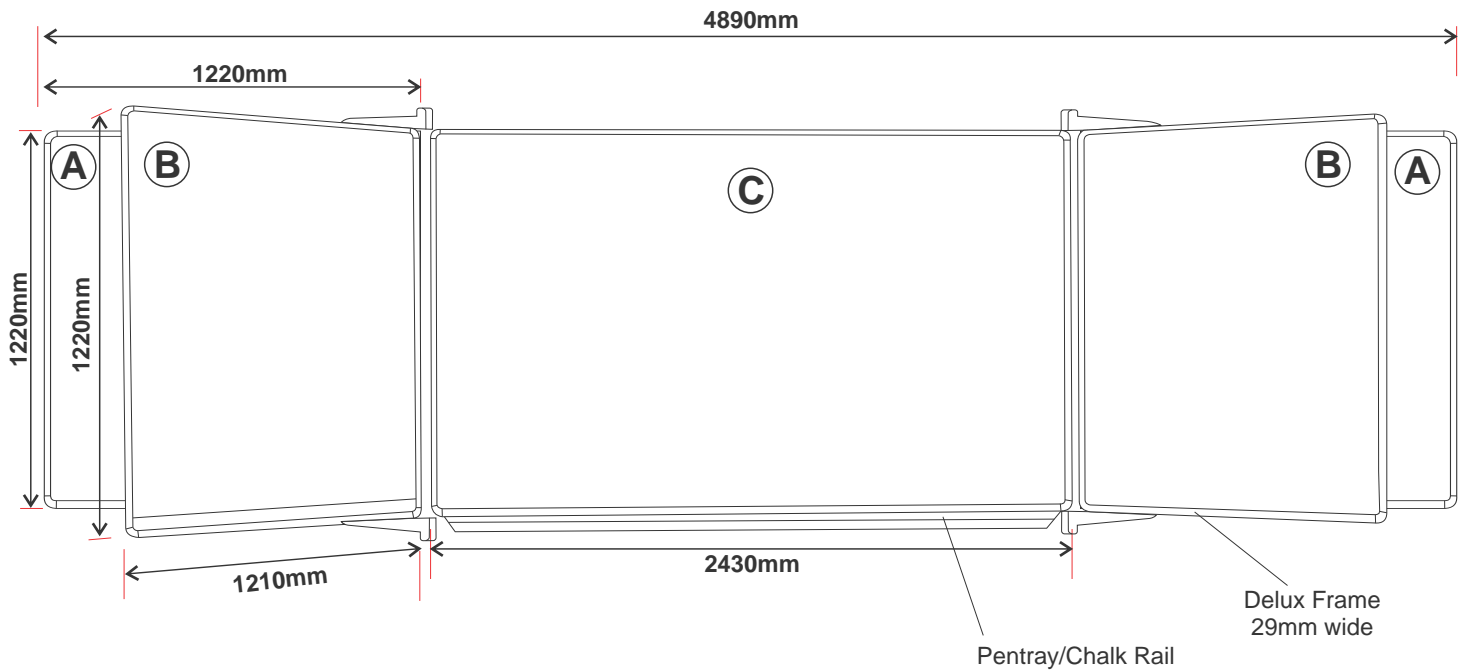

Educational Board (Compliant with SABS / CKS 36:2004 Edition 4)

CODE DESCRIPTION SIZE EX VAT INCL VAT

(A) Edu Board Side Panel 1220 x 1220mm